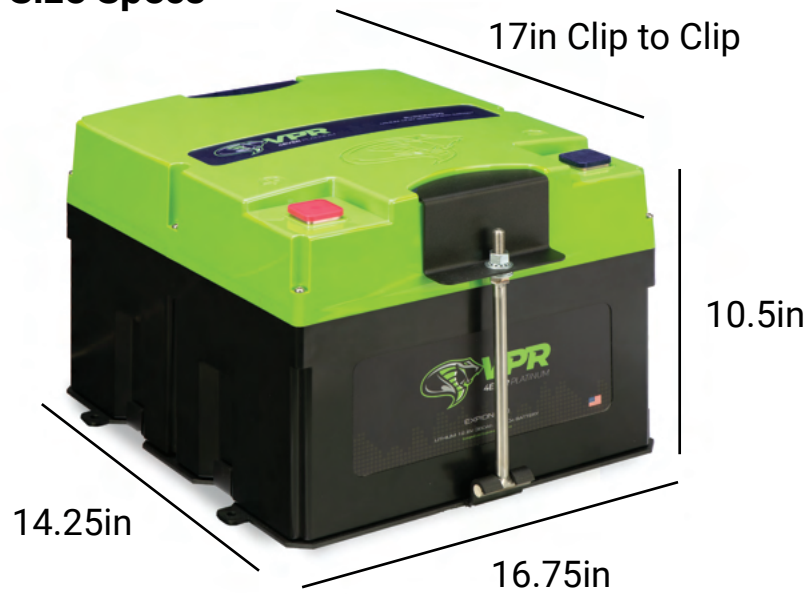

Single Mounting Kit | For 360Ah Battery Spec and Part List

Tray Size Specs

Tray Includes

- 1 Powder-coated aluminum mounting tray
- 2 T-bolts
- 2 Mounting clip
- Mounting hardware